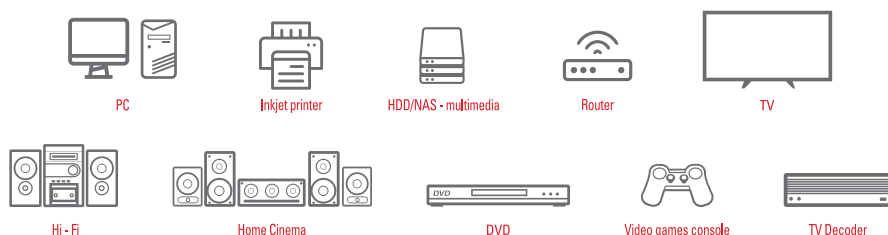

Performances

- Next-generation active electrical protectors.
- Wide range of models (3, 5, 6 and 7 sockets).
- Models with built-in dual USB charger. ⁽¹⁾
- Schuko sockets, orientated for easy connection.
- Possibility of wall mounting. Surge control indicator.
- EMI/RFI filter for electrical noise reduction. ⁽²⁾
- On/off switch on all models.
- Financial warranty for protected devices. ⁽²⁾
- MOV technology: Absorb surges & high energy spikes. ⁽²⁾

(1) Safe 5+ and Safe Master

(2) Safe 7 and Safe Master

Technical specifications

MODEL	SPS SAFE 3	SPS SAFE 5+	SPS SAFE 6	SPS SAFE 7	SPS SAFE Master
Rated current (A)	10				
Rated voltage / frequency	250 V AC / 50 Hz				
Socket type and quantity	3 × schuko	5 × schuko	6 × schuko	7 × schuko	5 × schuko
USB charger	No	2 ports / 2.4 A / 5 VDC	No		2 ports / 2.4 A / 5 VDC
Maximum power dissipation (F-N, N-T and F-T)	380	306	380	918	
Maximum peak current	8 kA	12 kA	8 kA	36 kA	
Maximum peak voltage	6000 V				
Response time	< 1 ns				
On/off switch	Yes				
Possibility of wall mounting	Yes				
Length of power cable	1.5			1.8	
Child protection in the sockets	Yes				
Sockets orientated for easy connection	Yes				
Surge control indicator	Yes				
Active electrical protection	Yes				
Electrical protection	Fuse			MOV technology	
Smart Master/Slave electrical protection	No				Yes
Includes cable-marking plus cable-tie	No	Yes	No	Yes	
Cable wrap-organizer device	No			Yes	No
Extra space for great dimension mains	No			Yes	No
One AC outlet is always on	No				Yes
Financial warranty € (EU)	-			40000	60000
STANDARDS	Safety IEC-60884-1; EN-61643-11; EN-61643-21				
	Quality and environmental management ISO 9001 & ISO 14001				
CODE	680BA000001	680BA000002	680BA000003	680BA000006	680BA000005